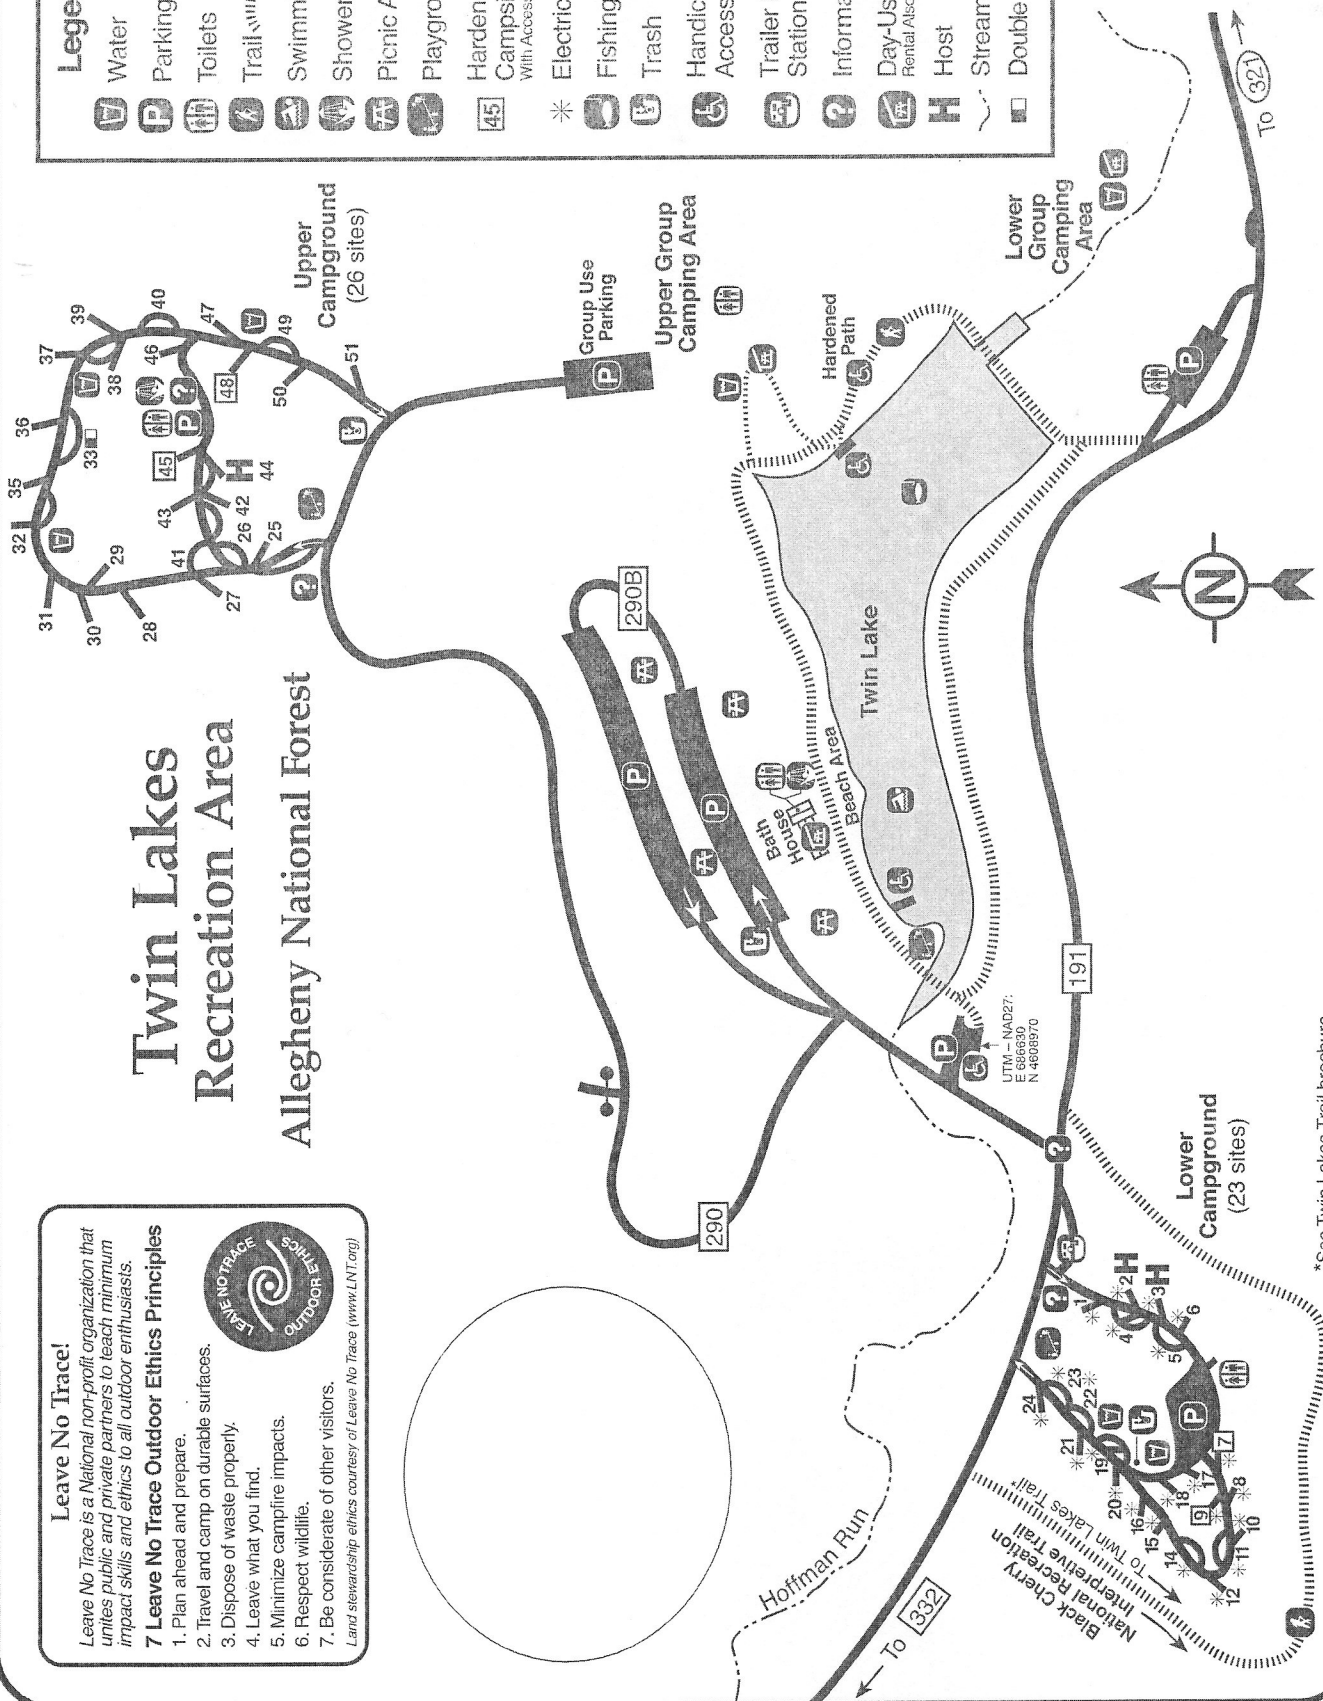

Land stewardship ethics courtesy of Leave No Trace (www.LNT.org)

Twin Lakes Recreation Area

Allegheny National Forest

Legend	
	Water
	Parking
	Toilets
	Trail
	Swimming
	Showers
	Picnic Area
	Playground
	Hardened Campsites
	With Accessible Tables
	* Electric Sites
	Fishing
	Trash
	Handicapped Access
	Trailer Dump Station
	Information
	Day-Use Pavilion Rental Also Available
	Host
	Stream
	Double Family Site

UTM - 18QD27:
E 686530
N 4608970

* See Twin Lakes Trail brochure